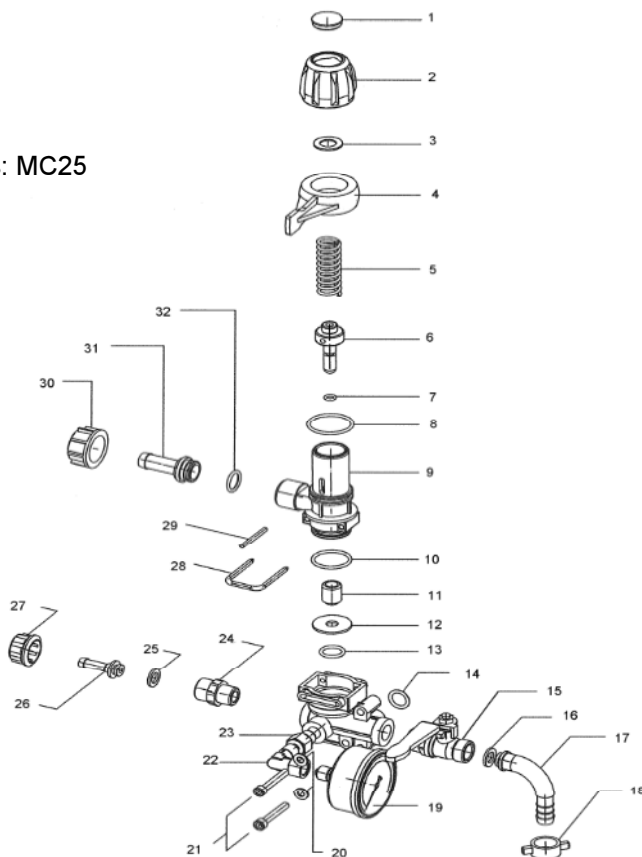

# 1204.0674.00

Fits pump models: MC25

#	PART #	DESCRIPTION	NOTE
1	3202.0264.00	CAP	
2	1223.0102.00	PRESSURE KNOB	
3	2812.0073.00	WASHER	
4	1600.0078.00	BYPASS LEVER	
5	1802.0043.00	SPRING	
6	2426.0024.00	PLUNGER	
7	1210.0072.00	ORING	
8	1210.0461.00	ORING	
9	0424.0367.00	UPPER BODY	
10	1210.0079.00	ORING	
11	3600.0009.00	PLUNGER	
12	3009.0133.00	WASHER	
13	1210.0021.00	ORING	
14	1210.0025.00	ORING	
15	2826.0029.00	BALL VALVE	
16	1209.0013.00	GASKET	

#	PART #	DESCRIPTION	NOTE
17	2803.0547.00	ELBOW	
18	1200.0038.00	WING NUT	
19	1816.0114.00	GAUGE	
20	2811.0030.00	WASHER	
21	3609.0017.00	SCREW	
22	1211.0044.00	ELBOW	
23	2417.0074.00	ADAPTER	
24	2000.0099.00	ADAPTER	
25	1209.0013.00	GASKET	
26	2802.0020.00	HOSE BARB	
27	1200.0027.00	WING NUT	
28	1202.0051.00	HOOK PIN	
29	3005.0027.00	PIN	
30	1210.0036.00	ORING	
31	2800.0102.00	BYPASS BARB	
32	1200.0059.00	WING NUT	